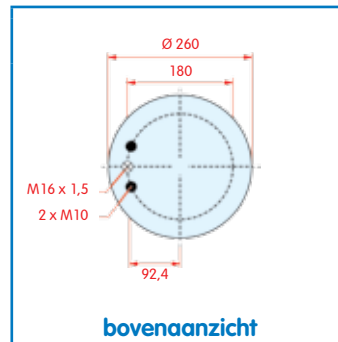

Luchtbalg compleet (Complete Assembly)
900 mm chassis

Volvo

WH 33.134

OE 1076594
20554755

VC V 1 DF 22 C-1
CT 4713 N P02
FS
PH 1 DF 22 C-1
GY 1R12-762 566-24-3-513
DL D12 B24
CF 1TS300-28

Luchtbalg compleet (Complete Assembly)

Volvo

WH 33.246

OE 20532247

VC
CT
FS
PH 1 DF 22 C-28
GY
DL
CF