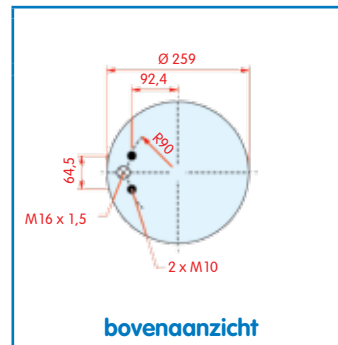

Volvo

WH **33.83**

OE 1076076
1076077

VC
CT 4420 N P01
FS
PH
GY
DL
CF

Luchtbalg compleet (Complete Assembly)