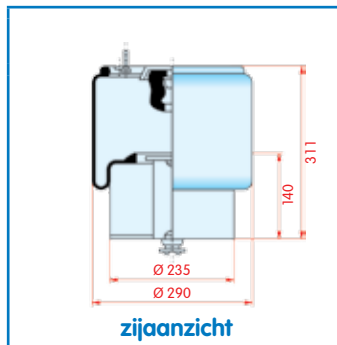

Volvo

WH **33.83**

OE 1076076
1076077

VC
CT 4420 N P01
FS
PH
GY
DL
CF

Luchtbalg compleet (Complete Assembly)