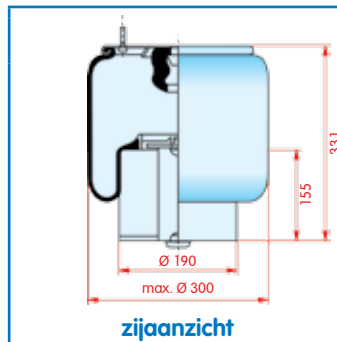

Luchtbalg compleet (Complete Assembly)
900 mm chassis

Volvo

WH 33.134

OE 1076594
20554755

VC V 1 DF 22 C-1
CT 4713 N P02
FS
PH 1 DF 22 C-1
GY 1R12-762 566-24-3-513
DL D12 B24
CF 1TS300-28

Luchtbalg compleet (Complete Assembly)

Volvo

WH 33.246

OE 20532247

VC
CT
FS
PH 1 DF 22 C-28
GY
DL
CF