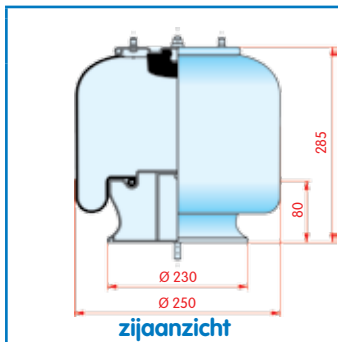

Scania

WH **33.222**

OE 1386198

VC
CT
FS
PH 1 DF 23 B-3
GY 1R13-747 566-26-3-524
1R13-198 566-26-3-143
DL
CF