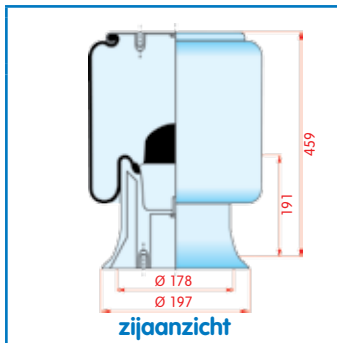

Luchtbalg compleet (Complete Assembly)