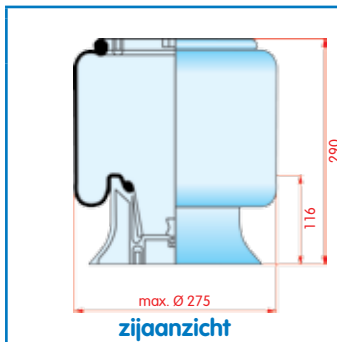

Scania

WH **33.45**

OE 1314903
1402423
1865759

VC V 1 DK 18 A
CT
FS 1T15AA-3 W01-M58-6251
PH
GY
DL
CF

Luchtbalg compleet (Complete Assembly)