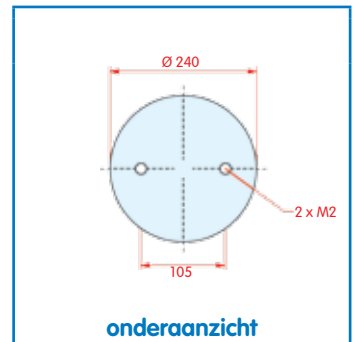

Scania

WH **33.45**

OE 1314903
1402423
1865759

VC V 1 DK 18 A
CT
FS 1T15AA-3 W01-M58-6251
PH
GY
DL
CF

Luchtbalg compleet (Complete Assembly)