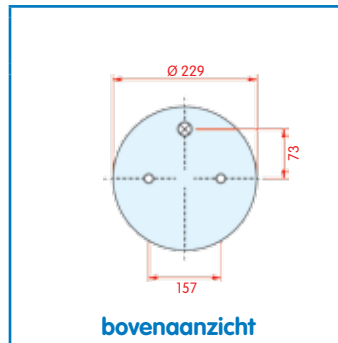

Scania

WH **33.105**

OE 402315
412418

VC
CT
FS 1T15M-2 W01-M58-7275
PH
GY
DL
CF

Luchtbalg compleet (Complete Assembly)