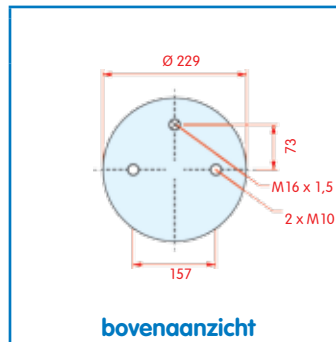

Scania

WH **33.45**

OE 1314903
1402423
1865759

VC V 1 DK 18 A
CT
FS 1T15AA-3 W01-M58-6251
PH
GY
DL
CF

Luchtbalg compleet (Complete Assembly)