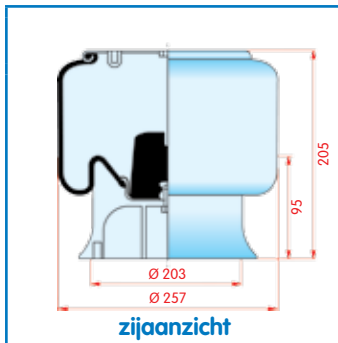

Scania

WH **33.105**

OE 402315
412418

VC
CT
FS 1T15M-2 W01-M58-7275
PH
GY
DL
CF

Luchtbalg compleet (Complete Assembly)