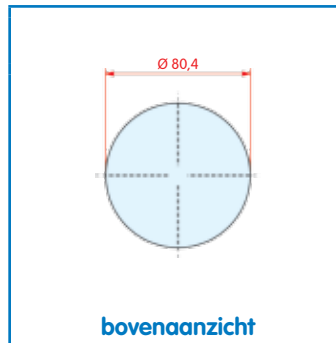

Renault

WH **33.201**

OE 5.010.130.797

VC
CT SZ 50-9
FS
PH
GY
DL
CF

Luchtbalg compleet (Complete Assembly)

Renault

WH **33.237**

OE 5.010.294.309
5.010.488.070

VC V 1 DK 19-1
CT 4915 N P05
4915 N P06
FS
PH 1 DK 19-1
GY
DL
CF