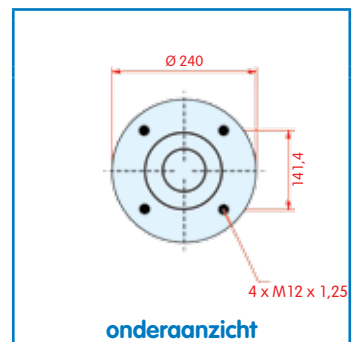

Renault

WH **33.238**

OE 5.010.239.252
5.010.488.071

VC V 1 DK 23 F-1
CT 4154 N P05
FS 1T15M-3 W01-M58-8172
PH 1 D 23 F-1
GY
DL
CF

Luchtbalg compleet (complete assembly)