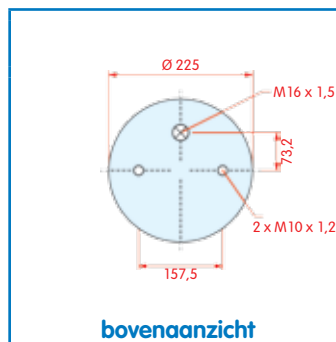

Renault

WH **33.238**

OE 5.010.239.252
5.010.488.071

VC V 1 DK 23 F-1
CT 4154 N P05
FS 1T15M-3 W01-M58-8172
PH 1 D 23 F-1
GY
DL
CF

Luchtbalg compleet (complete assembly)