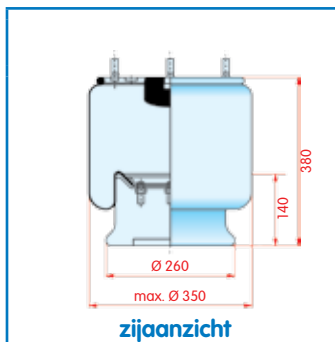

Luchtbalg compleet (Complete Assembly)

Montageset is 33.504