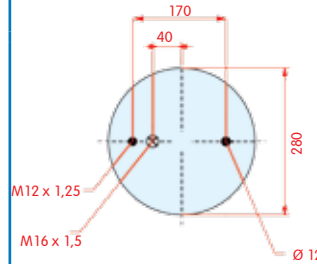

bovenaanzicht