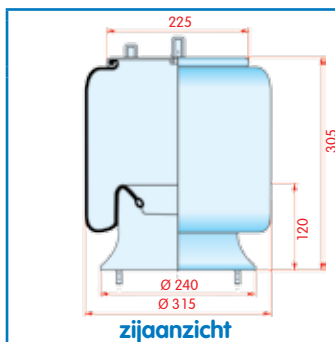

VC
 CT SZ 50-9
 FS
 PH
 GY
 DL
 CF

Luchtbalg compleet (Complete Assembly)

Renault

WH **33.237**

OE 5.010.294.309
 5.010.488.070

VC V 1 DK 19-1
 CT 4915 N P05
 4915 N P06
 FS
 PH 1 DK 19-1
 GY
 DL
 CF

Luchtbalg compleet (Complete Assembly)

Renault

WH **33.238**

OE 5.010.239.252
 5.010.488.071

VC V 1 DK 23 F-1
 CT 4154 N P05
 FS 1T15M-3 W01-M58-8172
 PH 1 D 23 F-1
 GY
 DL
 CF

Luchtbalg compleet (complete assembly)

Renault

WH **33.328**

OE 5010.488.756
5010.294.385