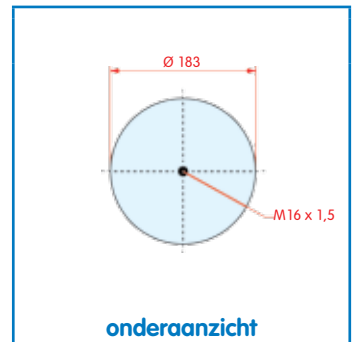

VC
 CT SZ 50-9
 FS
 PH
 GY
 DL
 CF

Luchtbalg compleet (Complete Assembly)

Renault

WH **33.237**

OE 5.010.294.309
 5.010.488.070

VC V 1 DK 19-1
 CT 4915 N P05
 4915 N P06
 FS
 PH 1 DK 19-1
 GY
 DL
 CF

Luchtbalg compleet (Complete Assembly)