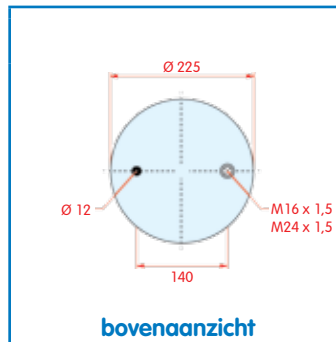

VC
 CT SZ 50-9
 FS
 PH
 GY
 DL
 CF

Luchtbalg compleet (Complete Assembly)

Renault

WH **33.237**

OE 5.010.294.309
 5.010.488.070

VC V 1 DK 19-1
 CT 4915 N P05
 4915 N P06
 FS
 PH 1 DK 19-1
 GY
 DL
 CF

Luchtbalg compleet (Complete Assembly)