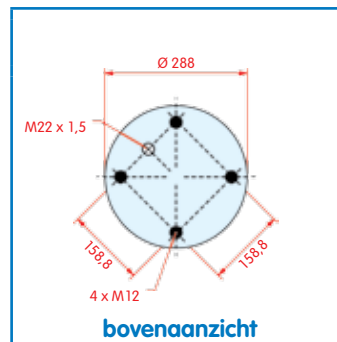

Luchtbalg compleet (Complete Assembly)

Montageset is 33.504