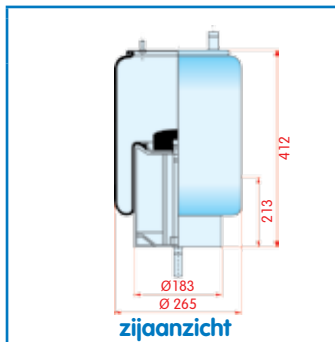

VC
 CT SZ 50-9
 FS
 PH
 GY
 DL
 CF

Luchtbalg compleet (Complete Assembly)

Renault

WH **33.237**

OE 5.010.294.309
 5.010.488.070

VC V 1 DK 19-1
 CT 4915 N P05
 4915 N P06
 FS
 PH 1 DK 19-1
 GY
 DL
 CF

Luchtbalg compleet (Complete Assembly)