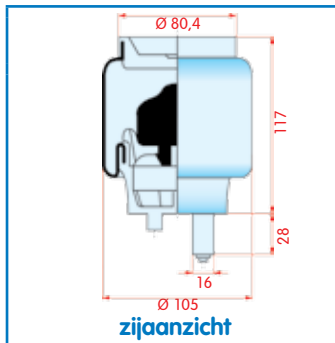

Renault

WH **33.201**

OE 5.010.130.797

VC
CT SZ 50-9
FS
PH
GY
DL
CF

Luchtbalg compleet (Complete Assembly)

Renault

WH **33.237**

OE 5.010.294.309
5.010.488.070

VC V 1 DK 19-1
CT 4915 N P05
4915 N P06
FS
PH 1 DK 19-1
GY
DL
CF