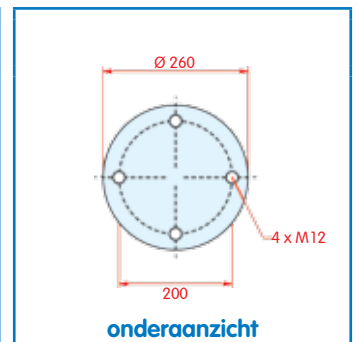

Luchtbalg compleet (Complete Assembly)

Montageset is 33.504