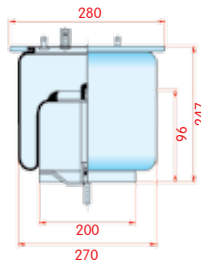

Renault

WH **33.328**

OE 5010.488.756
5010.294.385

VC V 1 F 20 A-1
CT 884 N P04
FS
PH 1 F 20 A-1
GY
DL
CF

zijaanzicht