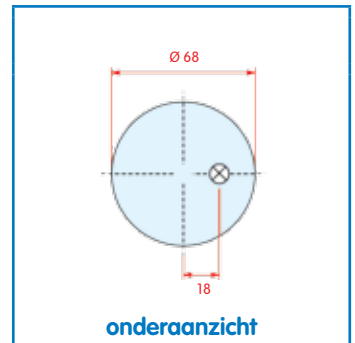

Renault

WH **33.201**

OE 5.010.130.797

VC
CT SZ 50-9
FS
PH
GY
DL
CF

Luchtbalg compleet (Complete Assembly)

Renault

WH **33.237**

OE 5.010.294.309
5.010.488.070

VC V 1 DK 19-1
CT 4915 N P05
4915 N P06
FS
PH 1 DK 19-1
GY
DL
CF