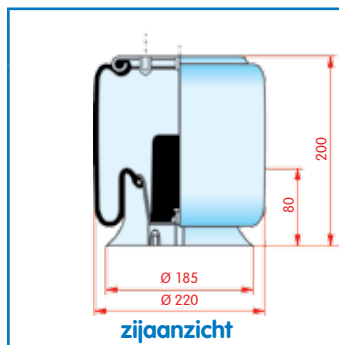

Luchtbalg compleet (Complete Assembly)

Montageset is 33.518

Iveco

WH **33.242**

OE

VC
CT
FS 1T14C-1 W01-358-5343
PH
GY
DL
CF