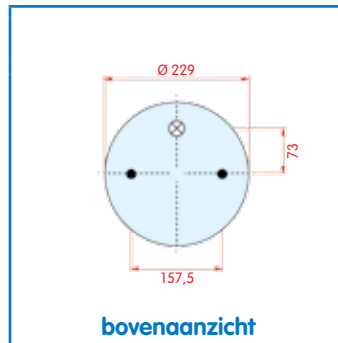

Luchtbalg compleet (Complete Assembly)

DAF

WH **33.231**

OE 0396714

VC
CT
FS 1T15V-6 W01-D08-8196
PH
GY
DL
CF