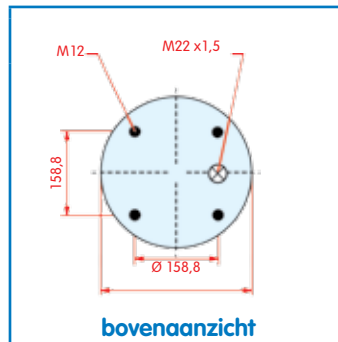

VC
CT
FS 1T15V-6 W01-D08-8196
PH
GY
DL
CF

Luchtbalg compleet (Complete Assembly)

DAF

WH **33.489**

OE 0388491

VC V 1 D 28 C-126
CT
FS 1 D 28 C-126
PH
GY
DL
CF

Luchtbalg compleet (Complete Assembly)