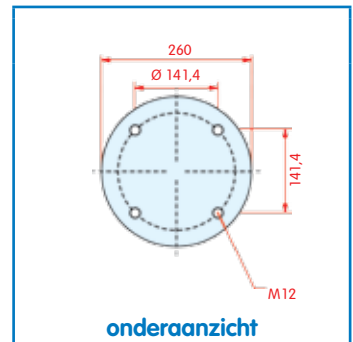

VC
CT
FS 1T15V-6 W01-D08-8196
PH
GY
DL
CF

Luchtbalg compleet (Complete Assembly)

DAF

WH **33.489**

OE 0388491

VC V 1 D 28 C-126
CT
FS 1 D 28 C-126
PH
GY
DL
CF

Luchtbalg compleet (Complete Assembly)