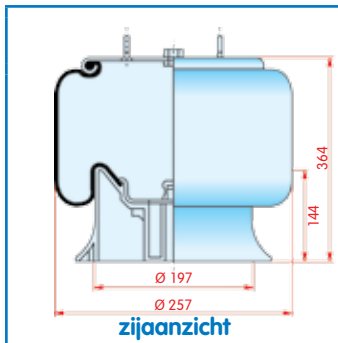

Luchtbalg compleet (Complete Assembly)

DAF

WH **33.231**

OE 0396714

VC
CT
FS 1T15V-6 W01-D08-8196
PH
GY
DL
CF