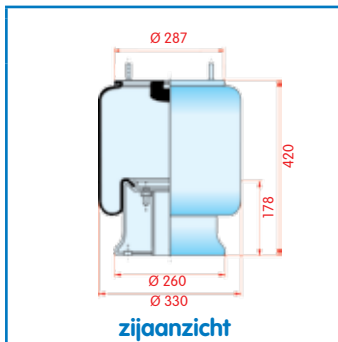

VC
CT
FS 1T15V-6 W01-D08-8196
PH
GY
DL
CF

Luchtbalg compleet (Complete Assembly)

DAF

WH **33.489**

OE 0388491

VC V 1 D 28 C-126
CT
FS 1 D 28 C-126
PH
GY
DL
CF

Luchtbalg compleet (Complete Assembly)