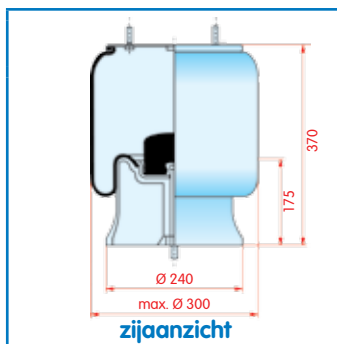

Luchtbalg compleet (Complete Assembly)
2619 V

Montageset is 33.510

SAF **2621 V**

WH **33.169**

OE 3.229.0038.00

VC V 1 DK 22 E-13
CT
FS
PH 1 DK 22 E-9 2621 V
GY
DL
CF