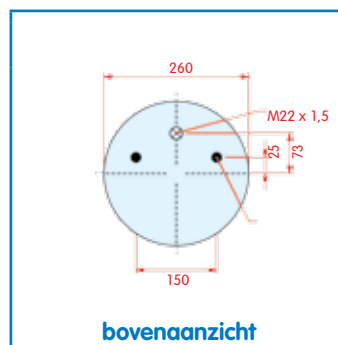

Luchtbalg compleet (Complete Assembly)
2621 V

Montageset is 33.506

SAF **2626 V**

WH **33.297**

OE 3.229.0039.00

VC V 1 DK 22 E-14
CT
FS
PH
GY
DL
CF