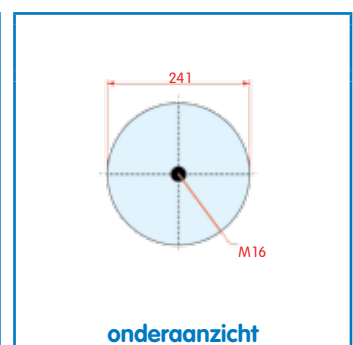

WH **33.297**

OE 3.229.0039.00

VC V 1 DK 22 E-14
 CT
 FS
 PH
 GY
 DL
 CF

Luchtbalg compleet (Complete Assembly)
2626 V

SAF **2643 V**

WH **33.459**

OE 3.229.0043.00

VC V 1 DK 22 E-16
 CT
 FS
 PH
 GY
 DL
 CF