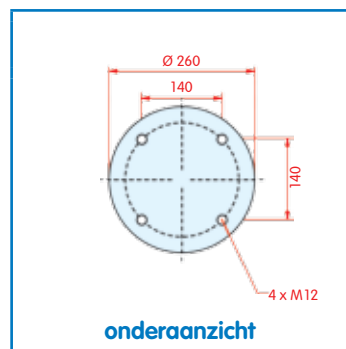

Luchtbalg compleet (complete assembly) 3138 L Bananen balg links