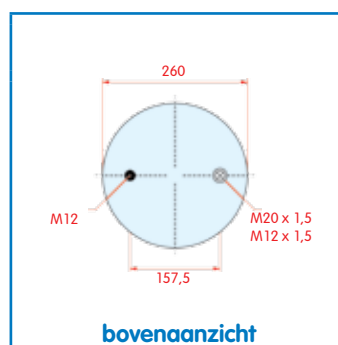

WH **33.297**

OE 3.229.0039.00

VC V 1 DK 22 E-14
 CT
 FS
 PH
 GY
 DL
 CF

Luchtbalg compleet (Complete Assembly)
2626 V

SAF **2643 V**

WH **33.459**

OE 3.229.0043.00

VC V 1 DK 22 E-16
 CT
 FS
 PH
 GY
 DL
 CF