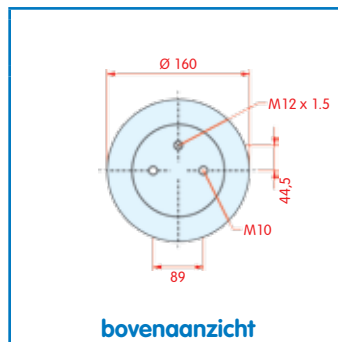

2-kamer balg, compleet (Complete Assembly)

Montageset is 33.507