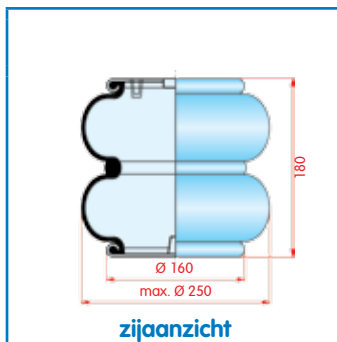

2-kamer balg, compleet (Complete Assembly)

Montageset is 33.507