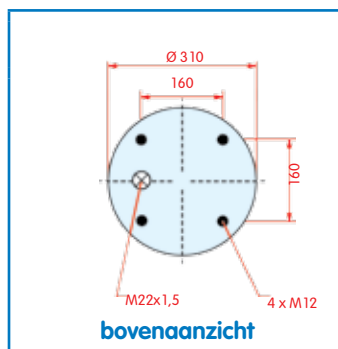

Luchtbalg compleet (complete assembly) 3138 L Bananen balg links