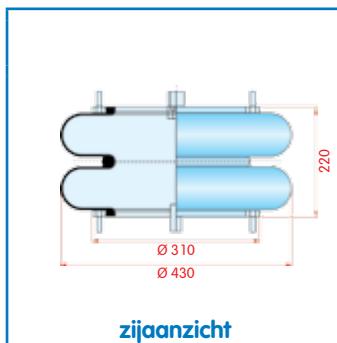

2-kamer balg, compleet (Complete Assembly)

SAF

WH **33.141**

OE 4.229.1004.00

VC V SP 2 B 12 R-5

CT FD 200-19 P04

FS 20F W01-M58-7894

PH SP 2 B 12 R-3