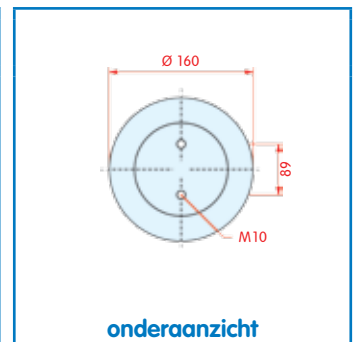

2-kamer balg, compleet (Complete Assembly)

Montageset is 33.507