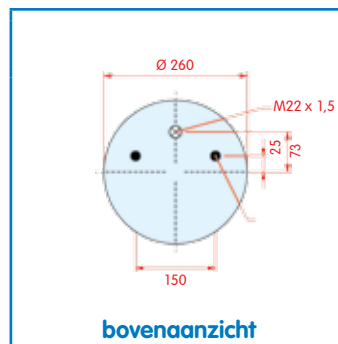

Luchtbalg compleet (Complete Assembly)
2619 V

Montageset is 33.510

SAF **2621 V**

WH **33.169**

OE 3.229.0038.00

VC V 1 DK 22 E-13
CT
FS
PH 1 DK 22 E-9 2621 V
GY
DL
CF