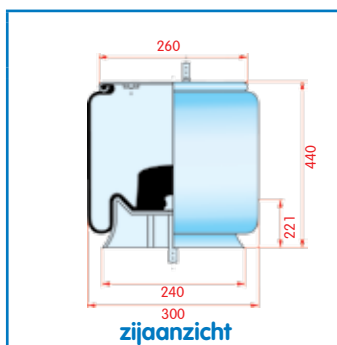

Luchtbalg compleet (Complete Assembly)
2621 V

Montageset is 33.506

SAF **2626 V**

WH **33.297**

OE 3.229.0039.00

VC V 1 DK 22 E-14
CT
FS
PH
GY
DL
CF