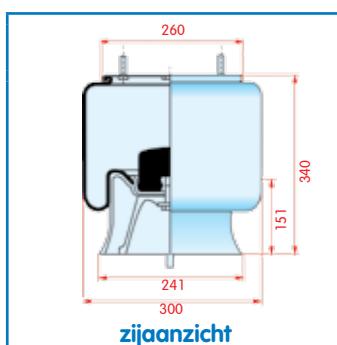

WH **33.297**

OE 3.229.0039.00

VC V 1 DK 22 E-14
 CT
 FS
 PH
 GY
 DL
 CF

Luchtbalg compleet (Complete Assembly)
2626 V

SAF **2643 V**

WH **33.459**

OE 3.229.0043.00

VC V 1 DK 22 E-16
 CT
 FS
 PH
 GY
 DL
 CF