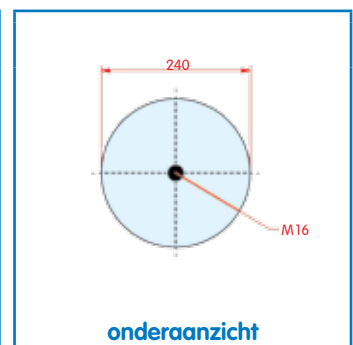

Luchtbalg compleet (Complete Assembly)
2621 V

Montageset is 33.506

SAF **2626 V**

WH **33.297**

OE 3.229.0039.00

VC V 1 DK 22 E-14
CT
FS
PH
GY
DL
CF