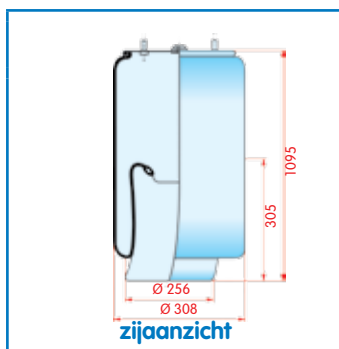

Luchtbalg compleet (complete assembly) 3138 L Bananen balg links