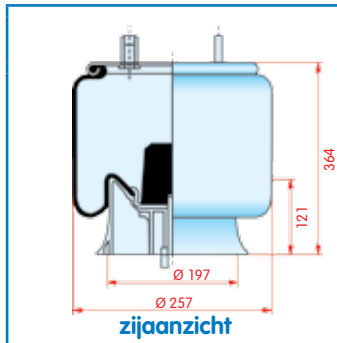

Neway

WH **33.160**

OE M05.57.033

VC
CT
FS IT15M-7.5 W01-M58-9908
PH
GY
DL
CF

Luchtbalg compleet (Complete Assembly)