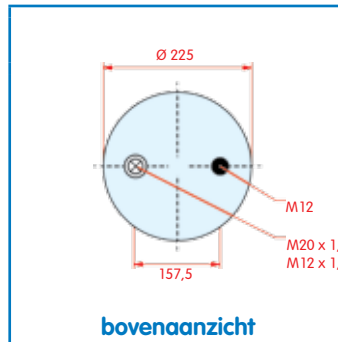

Neway

WH **33.451**

OE 905.57.251

VC V 1 DK 23 K-53
CT
FS
PH
GY
DL
CF