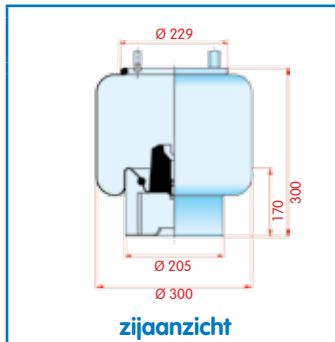

Meritor (ROR)

WH **33.456**

OE

VC V 1 DK 21 A-3
CT 4157 N P05
FS
PH 1 DK 21 A-3
GY
DL
CF

Luchtbalg compleet (Complete Assembly)