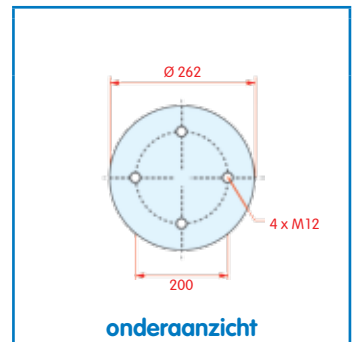

Luchtbalg compleet (Complete Assembly)

Montageset is 33.517

Meritor (ROR)

WH **33.41**

OE 212.15.761
 212.15.762
 212.16.135

VC
 CT 4156 N P15
 FS
 PH 1 DK 23 K-1
 GY
 DL
 CF

Luchtbalg compleet (Complete Assembly)