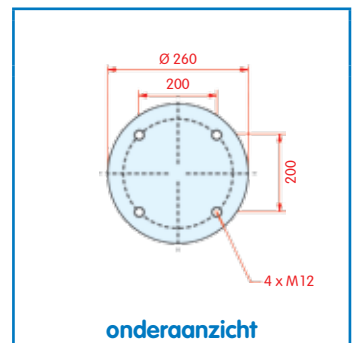

Meritor (ROR)

WH **33.53**

OE 212.22.673

VC V 1 D 28 D-4
CT 912 N P02
FS 1T19L-14 W01-M58-7385
PH 1 D 28 D-2
GY 1R14-758 566-28-3-510
DL D13 B14
CF 1T19E4 202442