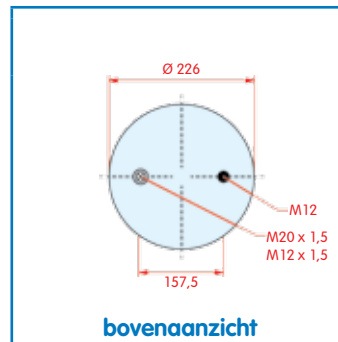

Luchtbalg compleet (Complete Assembly)

Montageset is 33.517

Meritor (ROR)

WH **33.41**

OE 212.15.761
 212.15.762
 212.16.135

VC
 CT 4156 N P15
 FS
 PH 1 DK 23 K-1
 GY
 DL
 CF

Luchtbalg compleet (Complete Assembly)