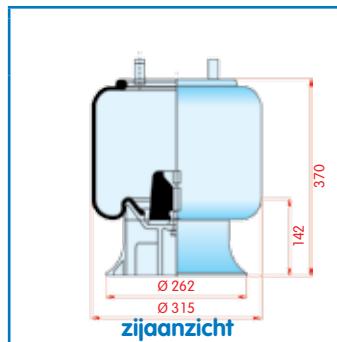

Luchtbalg compleet (Complete Assembly)

Montageset is 33.517

Meritor (ROR)

WH **33.41**

OE 212.15.761
 212.15.762
 212.16.135

VC
 CT 4156 N P15
 FS
 PH 1 DK 23 K-1
 GY
 DL
 CF

Luchtbalg compleet (Complete Assembly)