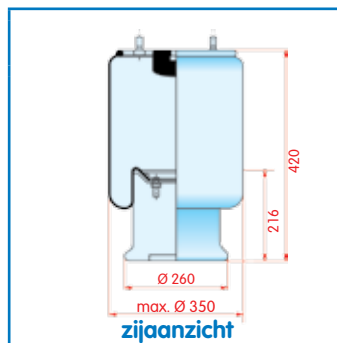

Meritor (ROR)

WH **33.53**

OE 212.22.673

VC V 1 D 28 D-4
CT 912 N P02
FS 1T19L-14 W01-M58-7385
PH 1 D 28 D-2
GY 1R14-758 566-28-3-510
DL D13 B14
CF 1T19E4 202442