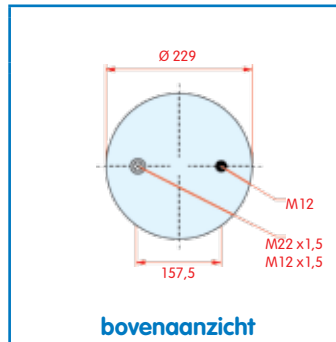

Meritor (ROR)

WH **33.456**

OE

VC V 1 DK 21 A-3
CT 4157 N P05
FS
PH 1 DK 21 A-3
GY
DL
CF

Luchtbalg compleet (Complete Assembly)