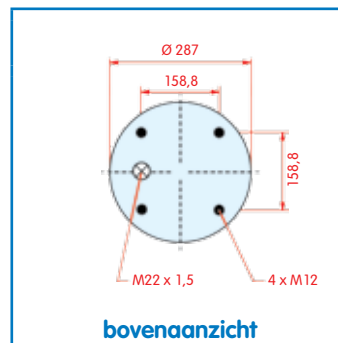

Meritor (ROR)

WH **33.53**

OE 212.22.673

VC V 1 D 28 D-4
CT 912 N P02
FS 1T19L-14 W01-M58-7385
PH 1 D 28 D-2
GY 1R14-758 566-28-3-510
DL D13 B14
CF 1T19E4 202442