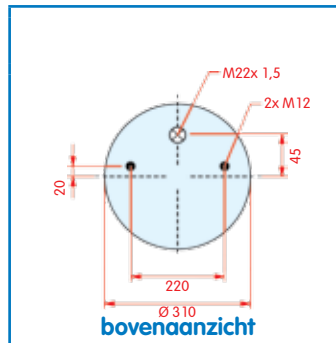

Gigant Type 3653

WH 33.390

OE 0166280

VC
CT
FS
PH
GY
DL
CF

Luchtbalg compleet (Complete Assembly)
Type 3653