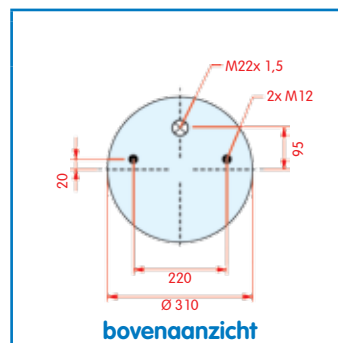

OE 0166233

VC
CT
FS
PH
GY
DL
CF

Luchtbalg compleet (Complete Assembly)
Type 3653 H

Gigant Type 3661

WH 33.213

OE 0246192

VC
CT
FS
PH
GY
DL
CF
726 N P01

Luchtbalg zonder onderpot (Service Assembly)
Type 3661