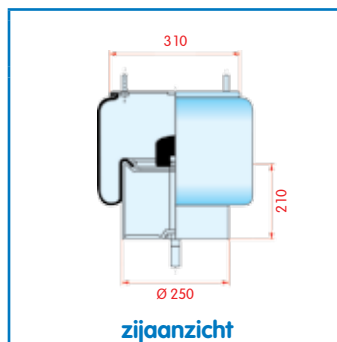

Gigant Type 3661

WH 33.398

OE 0166213

VC
CT
FS
PH
GY
DL
CF

Luchtbalg compleet (Complete Assembly)
Type 3661

Kort aanslagrubber