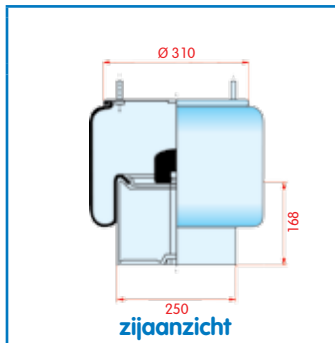

Gigant Type 3653

WH 33.390

OE 0166280

VC
CT
FS
PH
GY
DL
CF

Luchtbalg compleet (Complete Assembly)
Type 3653