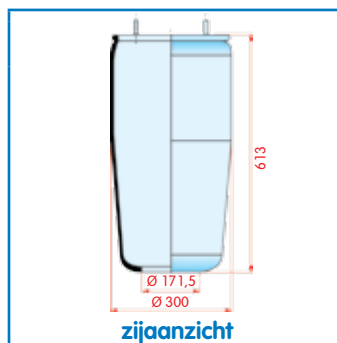

OE 0166233

VC
CT
FS
PH
GY
DL
CF

Luchtbalg compleet (Complete Assembly)
Type 3653 H

Gigant Type 3661

WH 33.213

OE 0246192

VC
CT
FS
PH
GY
DL
CF
726 N P01

Luchtbalg zonder onderpot (Service Assembly)
Type 3661