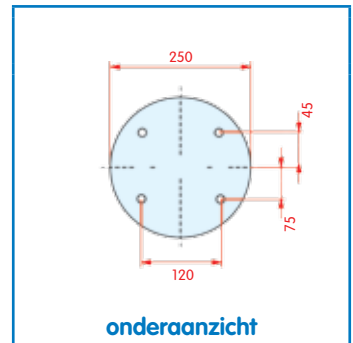

Gigant Type 3653

WH 33.390

OE 0166280

VC
CT
FS
PH
GY
DL
CF

Luchtbalg compleet (Complete Assembly)
Type 3653