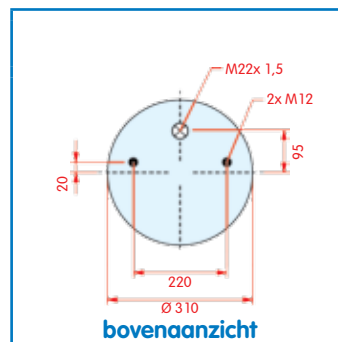

Gigant Type 3661

WH 33.398

OE 0166213

VC
CT
FS
PH
GY
DL
CF

Luchtbalg compleet (Complete Assembly)
Type 3661

Kort aanslagrubber