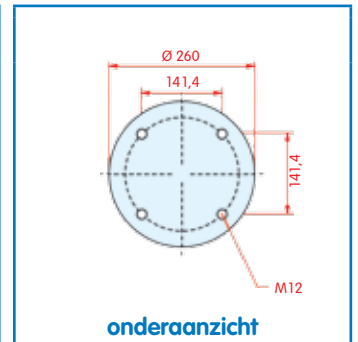

Tridec

WH **33.489**

OE 310472

VC V 1 D 28 C-126
CT
FS
PH 1 D 28 C-126
GY
DL
CF

Luchtbalg compleet (Complete Assembly)