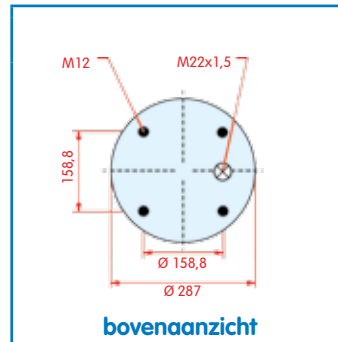

Tridec

WH **33.489**

OE 310472

VC V 1 D 28 C-126
CT
FS
PH 1 D 28 C-126
GY
DL
CF

Luchtbalg compleet (Complete Assembly)