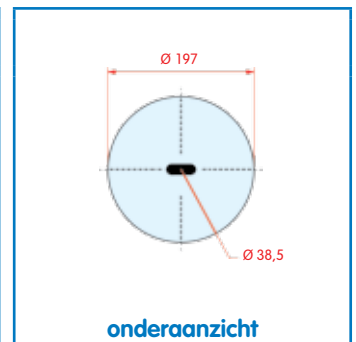

Volvo

WH **33.78**

OE 20573108
20573109

VC V 1 DF 16 E-1
CT 6604 N P01
FS
PH 1 DF 22 C-40
1 DF 17-1
GY
DL
CF

Luchtbalg compleet (Complete Assembly)