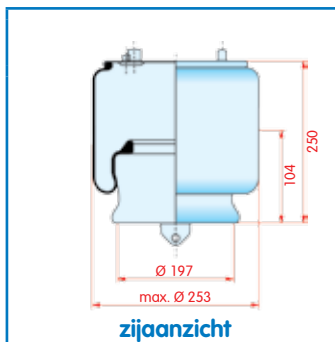

Volvo

WH **33.78**

OE 20573108
20573109

VC V 1 DF 16 E-1
CT 6604 N P01
FS
PH 1 DF 22 C-40
1 DF 17-1
GY
DL
CF

Luchtbalg compleet (Complete Assembly)