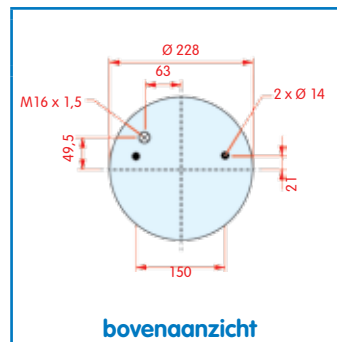

Volvo

WH **33.78**

OE 20573108
20573109

VC V 1 DF 16 E-1
CT 6604 N P01
FS
PH 1 DF 22 C-40
1 DF 17-1
GY
DL
CF

Luchtbalg compleet (Complete Assembly)