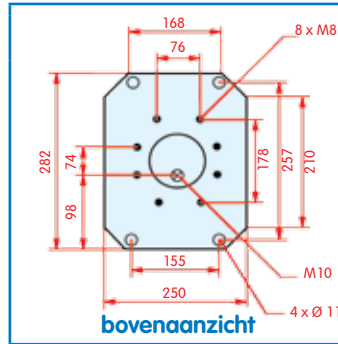

Iveco

WH 33.244

OE 4650232

VC
CT
FS
PH
GY
DL
CF

1T252-2 88801

Luchtbalg compleet (Complete Assembly)