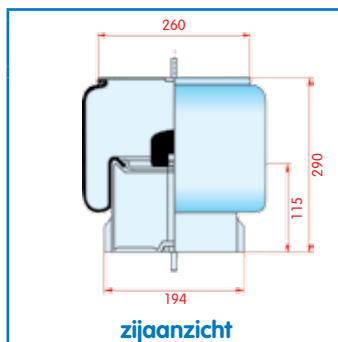

Iris Bus

WH **33.817**

OE 5010073847

VC V 1 E 21 D-23
CT 782 N P04
FS
PH
GY
DL
CF

Luchtbalg compleet (Complete Assembly)