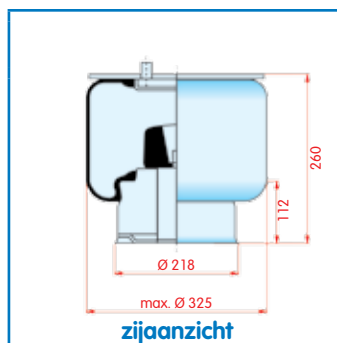

Bova

WH **33.16**

OE B.18.60.53

VC V 1 E 26-1
CT
FS
PH 1 E 26-1
GY
DL
CF

Luchtbalg compleet (Complete Assembly)