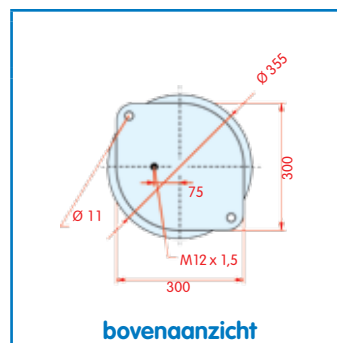

Bova

WH **33.16**

OE B.18.60.53

VC V 1 E 26-1
CT
FS
PH 1 E 26-1
GY
DL
CF

Luchtbalg compleet (Complete Assembly)