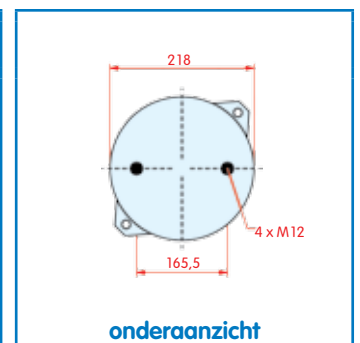

Bova

WH **33.16**

OE B.18.60.53

VC V 1 E 26-1
CT
FS
PH 1 E 26-1
GY
DL
CF

Luchtbalg compleet (Complete Assembly)